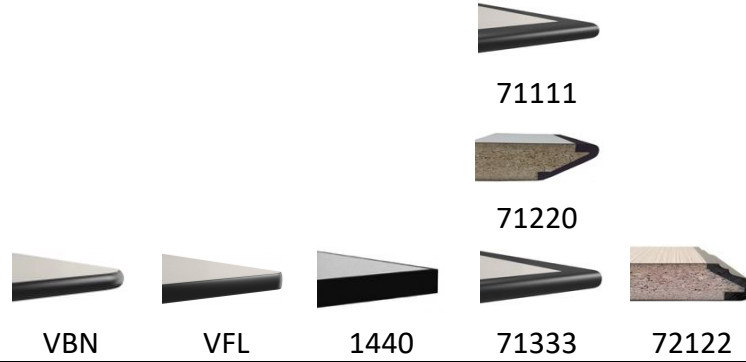

## EDGE COLORS

949 White	●	●			
10 Almond	●		●		
50 Silver		●	●		
12 Light Grey	●	●	●	●	
P3 Dusk	●	●	●	●	
41 Bark	●	●	●	●	
23 Dark Grey	●	●	●	●	
42 Graphite	●	●	●	●	
2 Brown	●				
1 Black	●	●	●	●	
WG1 Natural Maple		●			
Warm Walnut WG					●
French Roast WG					●
Sweet Maple WG					●